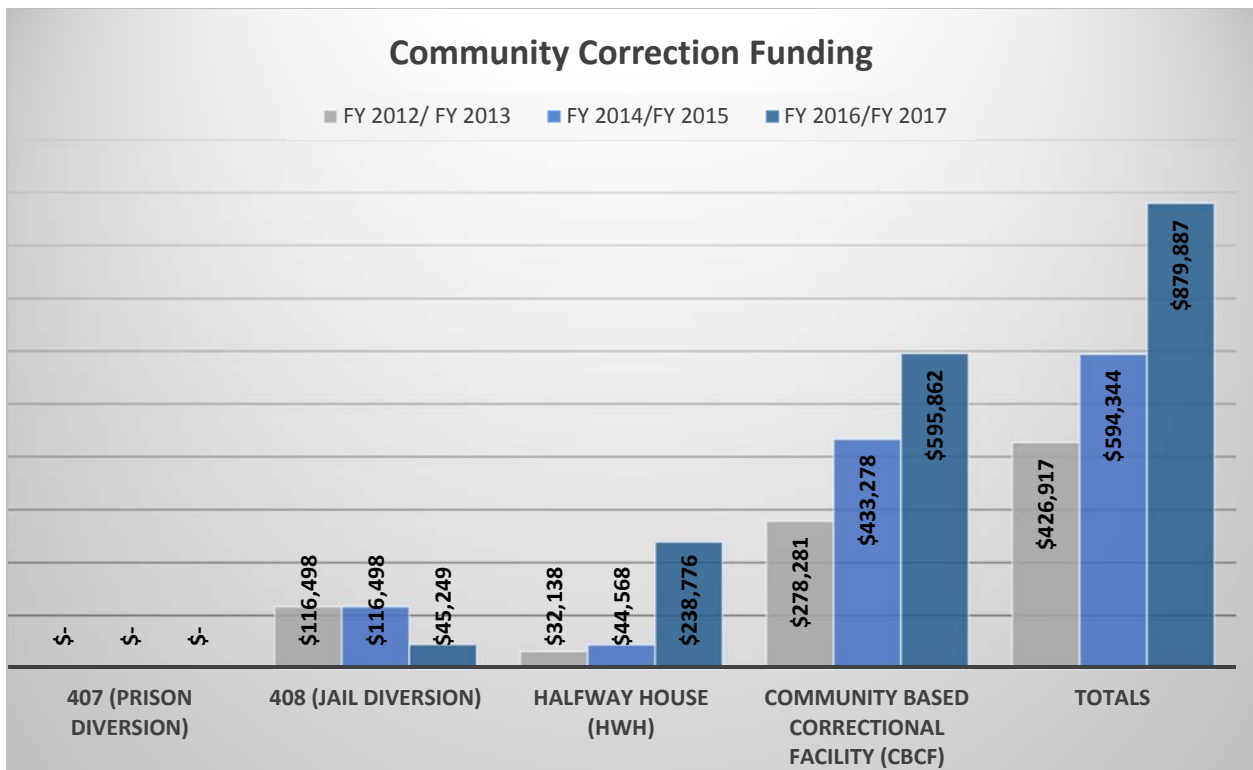

# WYANDOT COUNTY METRICS