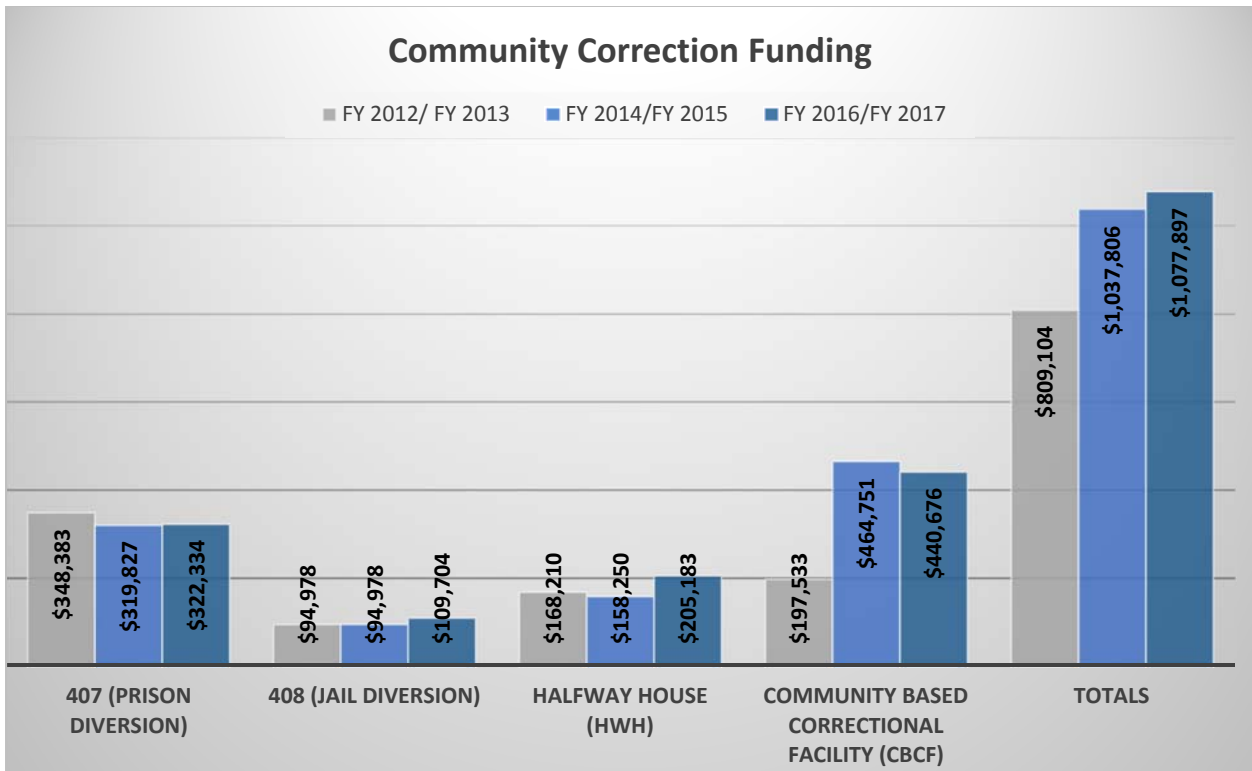

DARKE COUNTY METRICS

DARKE COUNTY METRICS