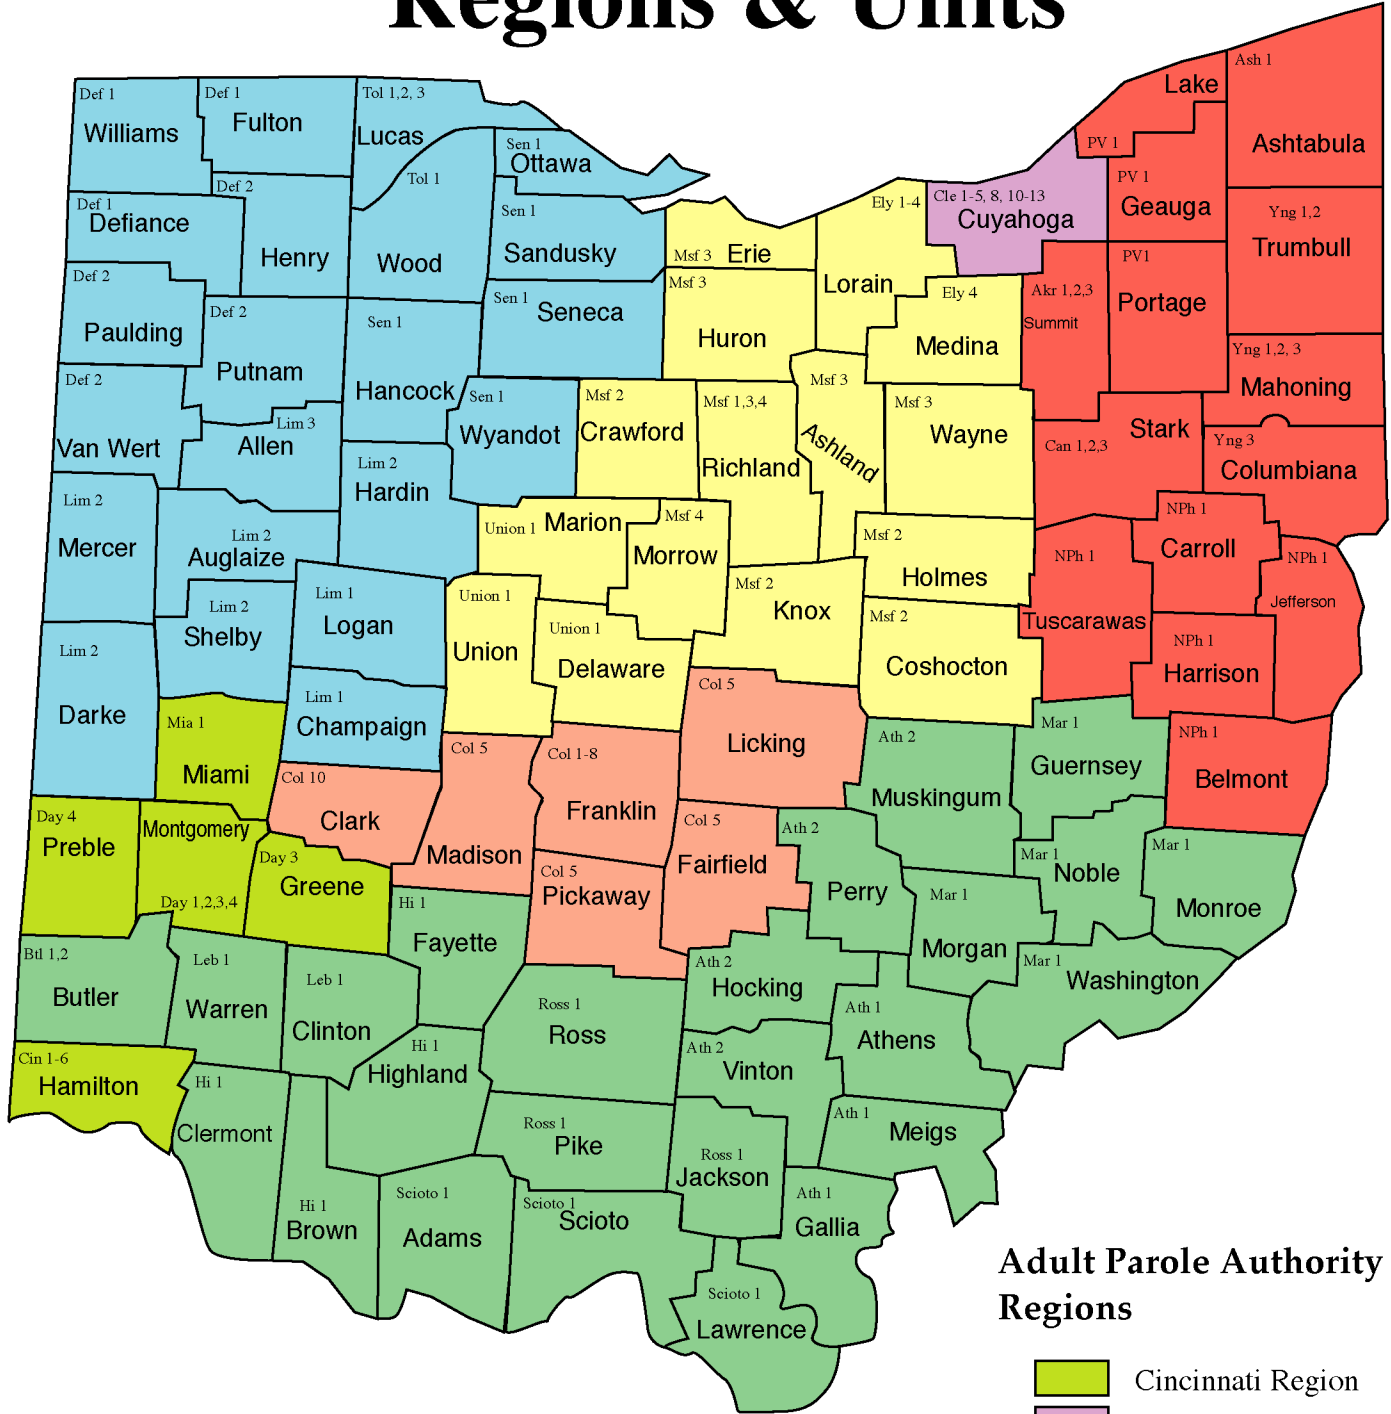

Rev. 10/09

- ★ Accredited
- Unaccredited
- Scheduled
- Yellow North Region
- Light Blue South Region

- ACI- Allen Correctional Institution, Lima ★
- BeCI- Belmont Correctional Institution, St. Clairsville ★
- CCI- Chillicothe Correctional Institution, Chillicothe ★
- CMC- Corrections Medical Center, Columbus ★
- CRC- Correctional Reception Center, Orient ★
- DCI/ Dayton Correctional Institution/
- MEPRC- Montgomery Education & Pre-Release, Dayton ★
- FPRC- Franklin Pre-Release Center, Columbus ★
- GCI- Grafton Correctional Institution, Grafton ★
- HCF- Hocking Correctional Facility, Nelsonville ★
- LeCI- Lebanon Correctional Institution, Lebanon ★
- LCI- Lima Correctional Institution, Lima **CLOSED**
- LoCI- London Correctional Institution, London ★
- LorCI- Lorain Correctional Institution, Grafton ★
- MaCI- Madison Correctional Institution, London ★
- ManCI- Mansfield Correctional Institution, Mansfield ★
- MCI- Marion Correctional Institution, Marion ★
- NCI- Noble Correctional Institution, Caldwell ★
- NCCI- North Central Correctional Institution, Marion ★

Adult Parole Authority Regions & Units

Adult Parole Authority Regions

- Cincinnati Region
- Cleveland Region
- Columbus Region
- Chillicothe Region
- Akron Region
- Lima Region
- Mansfield Region