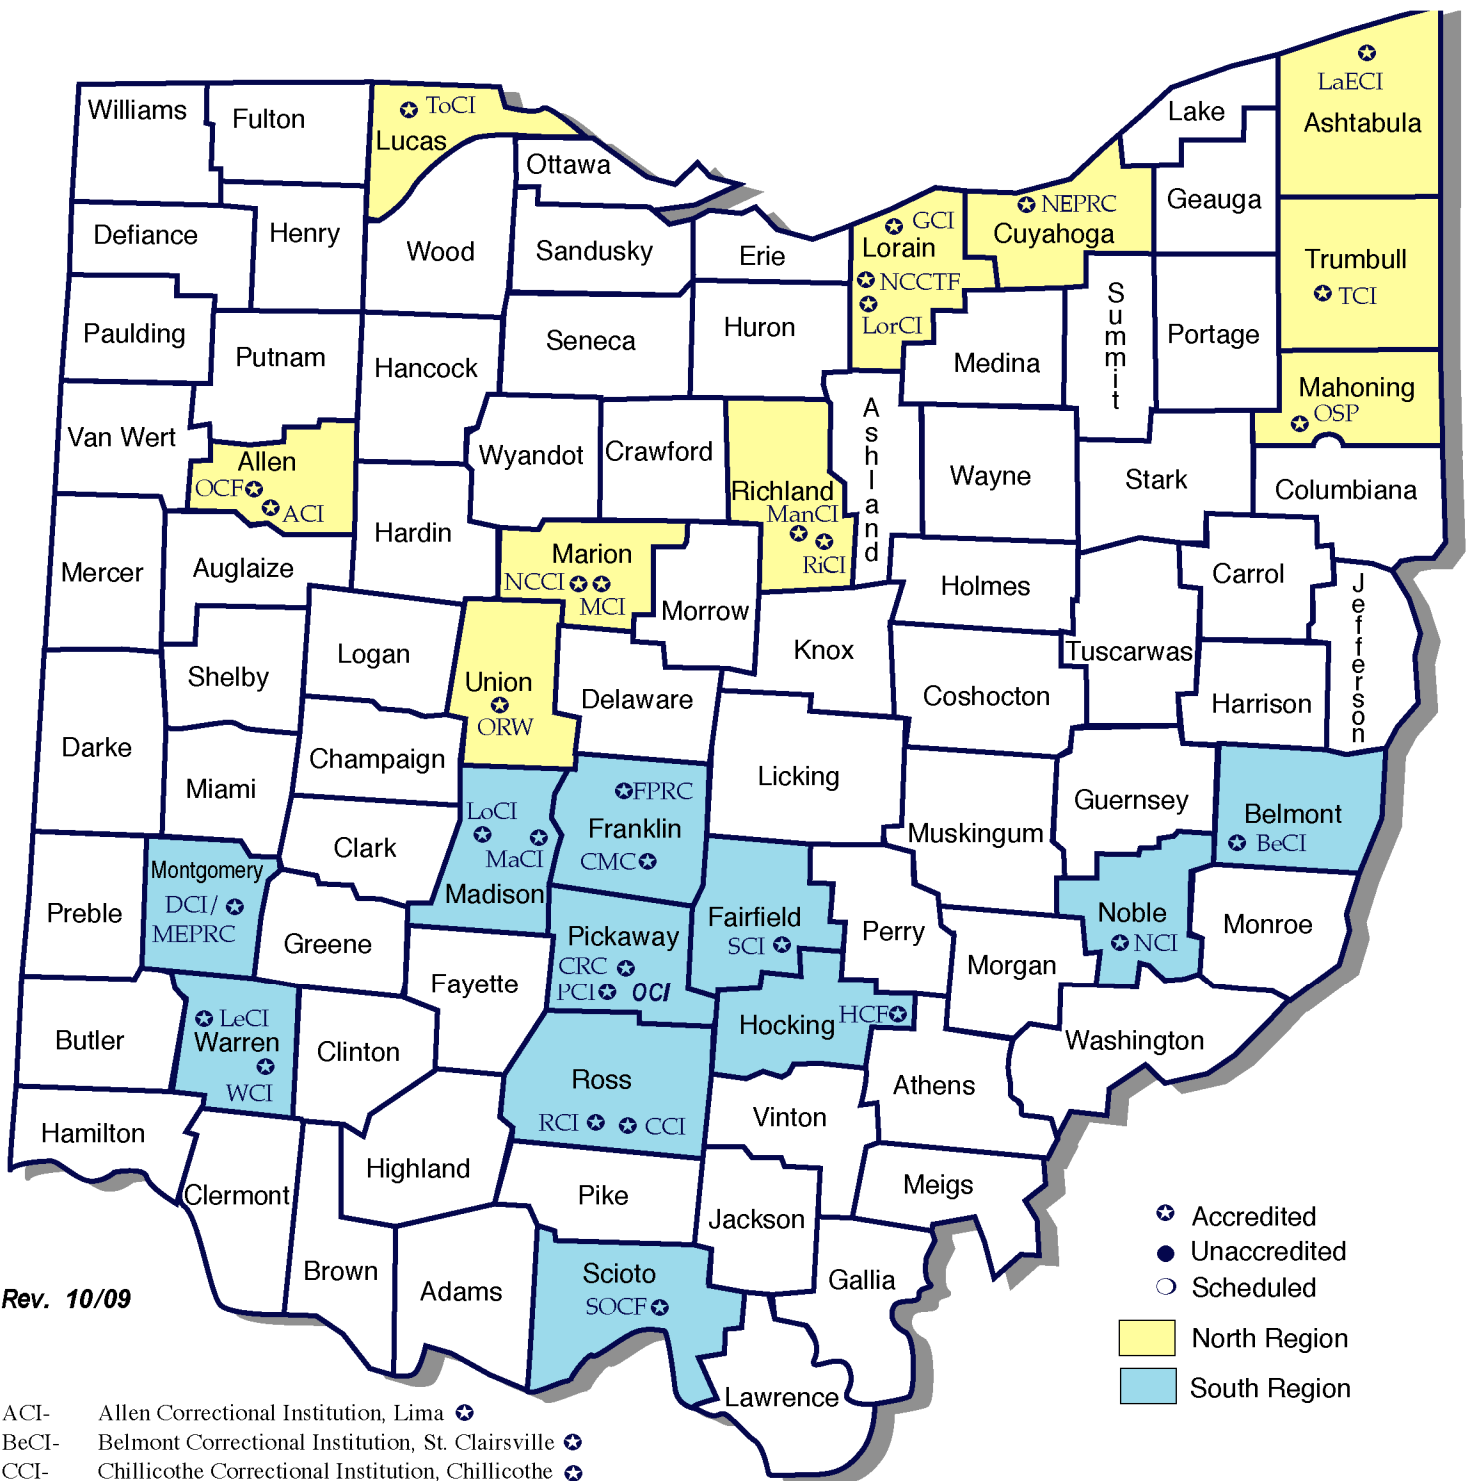

Rev. 10/09

- ★ Accredited
- Unaccredited
- Scheduled
- Yellow North Region
- Light Blue South Region

- ACI- Allen Correctional Institution, Lima ★
- BeCI- Belmont Correctional Institution, St. Clairsville ★
- CCI- Chillicothe Correctional Institution, Chillicothe ★
- CMC- Corrections Medical Center, Columbus ★
- CRC- Correctional Reception Center, Orient ★
- DCI/ Dayton Correctional Institution/
- MEPRC- Montgomery Education & Pre-Release, Dayton ★
- FPRC- Franklin Pre-Release Center, Columbus ★
- GCI- Grafton Correctional Institution, Grafton ★
- HCF- Hocking Correctional Facility, Nelsonville ★
- LeCI- Lebanon Correctional Institution, Lebanon ★
- LCI- Lima Correctional Institution, Lima **CLOSED**
- LoCI- London Correctional Institution, London ★
- LorCI- Lorain Correctional Institution, Grafton ★
- MaCI- Madison Correctional Institution, London ★
- ManCI- Mansfield Correctional Institution, Mansfield ★
- MCI- Marion Correctional Institution, Marion ★
- NCI- Noble Correctional Institution, Caldwell ★
- NCCI- North Central Correctional Institution, Marion ★

Adult Parole Authority Regions & Units

Adult Parole Authority Regions

- Cincinnati Region
- Cleveland Region
- Columbus Region
- Chillicothe Region
- Akron Region
- Lima Region
- Mansfield Region