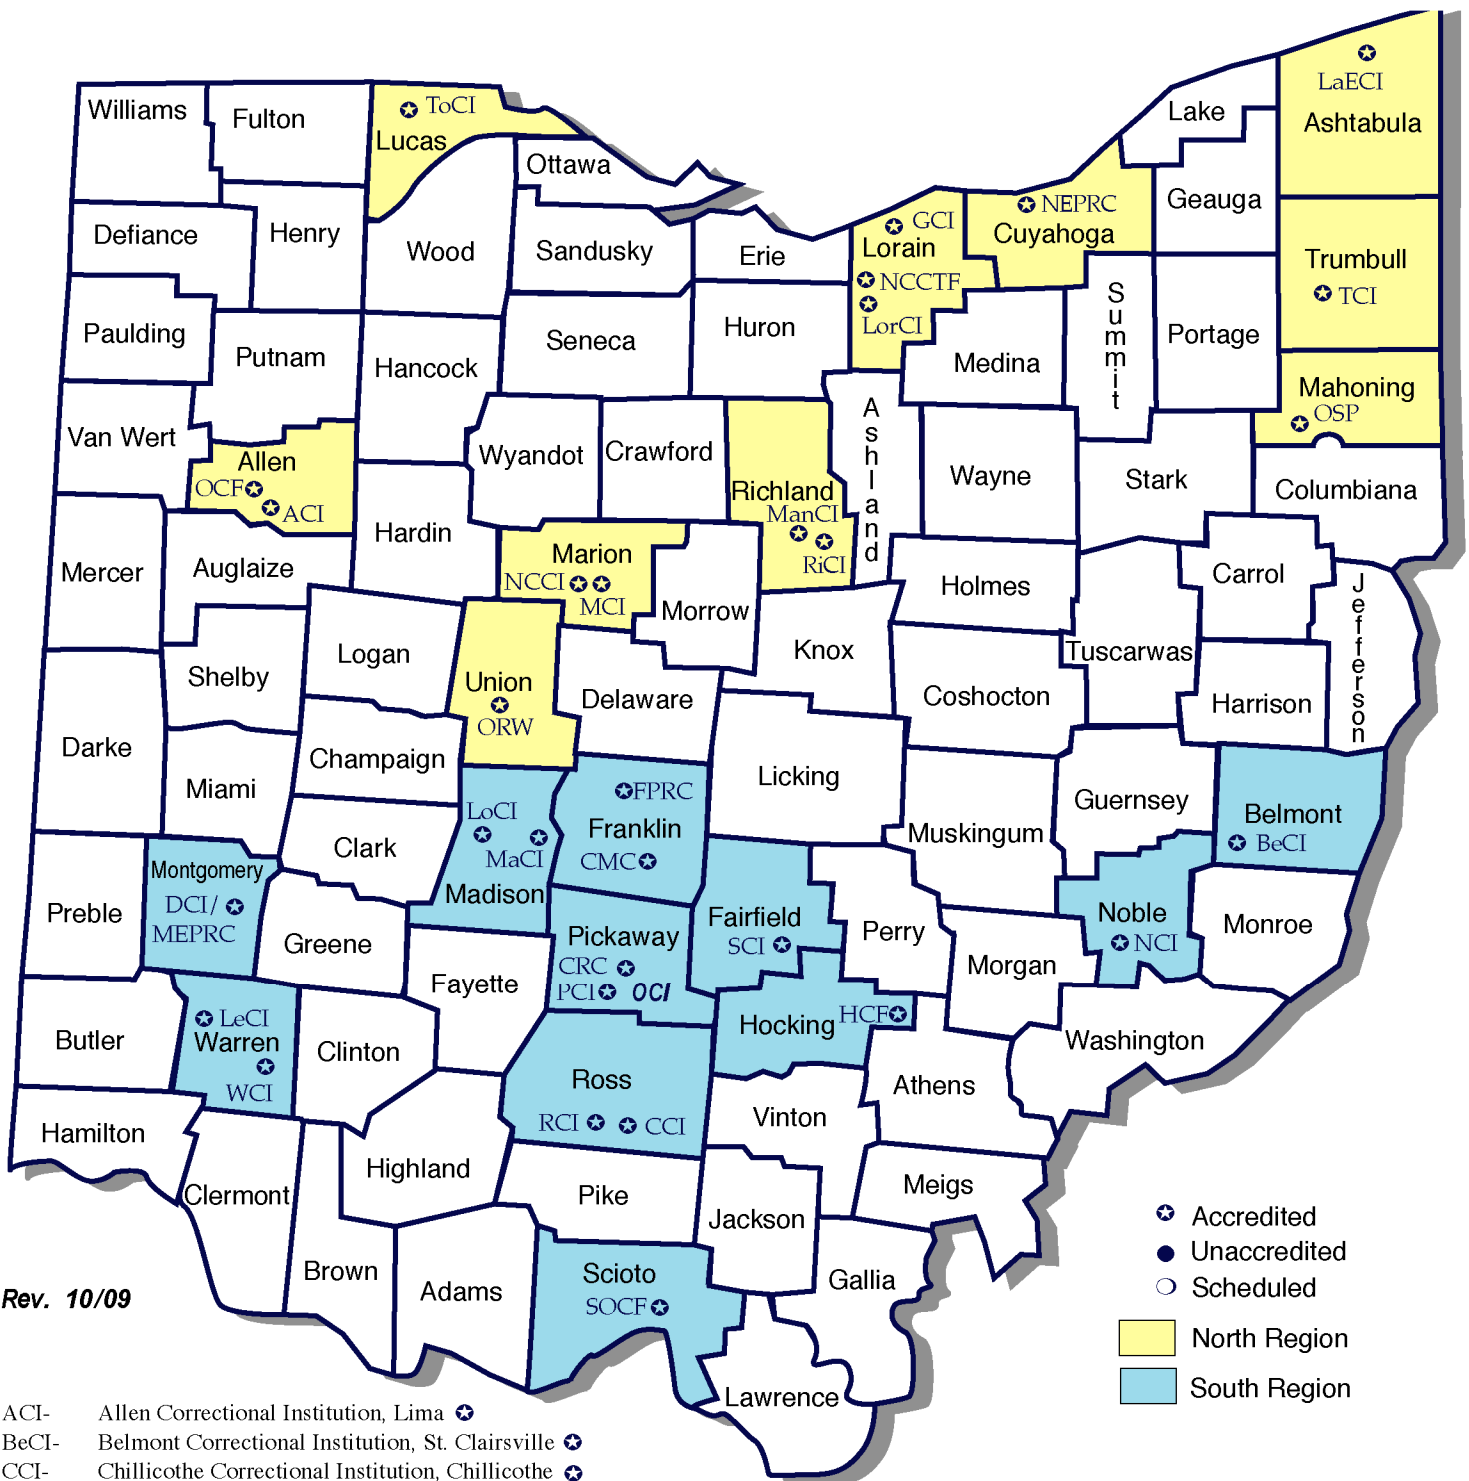

Rev. 10/09

- ★ Accredited
- Unaccredited
- Scheduled
- Yellow North Region
- Blue South Region

- ACI- Allen Correctional Institution, Lima ★
- BeCI- Belmont Correctional Institution, St. Clairsville ★
- CCI- Chillicothe Correctional Institution, Chillicothe ★
- CMC- Corrections Medical Center, Columbus ★
- CRC- Correctional Reception Center, Orient ★
- DCI/ Dayton Correctional Institution/
- MEPRC- Montgomery Education & Pre-Release, Dayton ★
- FPRC- Franklin Pre-Release Center, Columbus ★
- GCI- Grafton Correctional Institution, Grafton ★
- HCF- Hocking Correctional Facility, Nelsonville ★
- LeCI- Lebanon Correctional Institution, Lebanon ★
- LCI- Lima Correctional Institution, Lima **CLOSED**
- LoCI- London Correctional Institution, London ★
- LorCI- Lorain Correctional Institution, Grafton ★
- MaCI- Madison Correctional Institution, London ★
- ManCI- Mansfield Correctional Institution, Mansfield ★
- MCI- Marion Correctional Institution, Marion ★
- NCI- Noble Correctional Institution, Caldwell ★
- NCCI- North Central Correctional Institution, Marion ★

Adult Parole Authority Regions & Units

Adult Parole Authority Regions

- Cincinnati Region
- Cleveland Region
- Columbus Region
- Chillicothe Region
- Akron Region
- Lima Region
- Mansfield Region