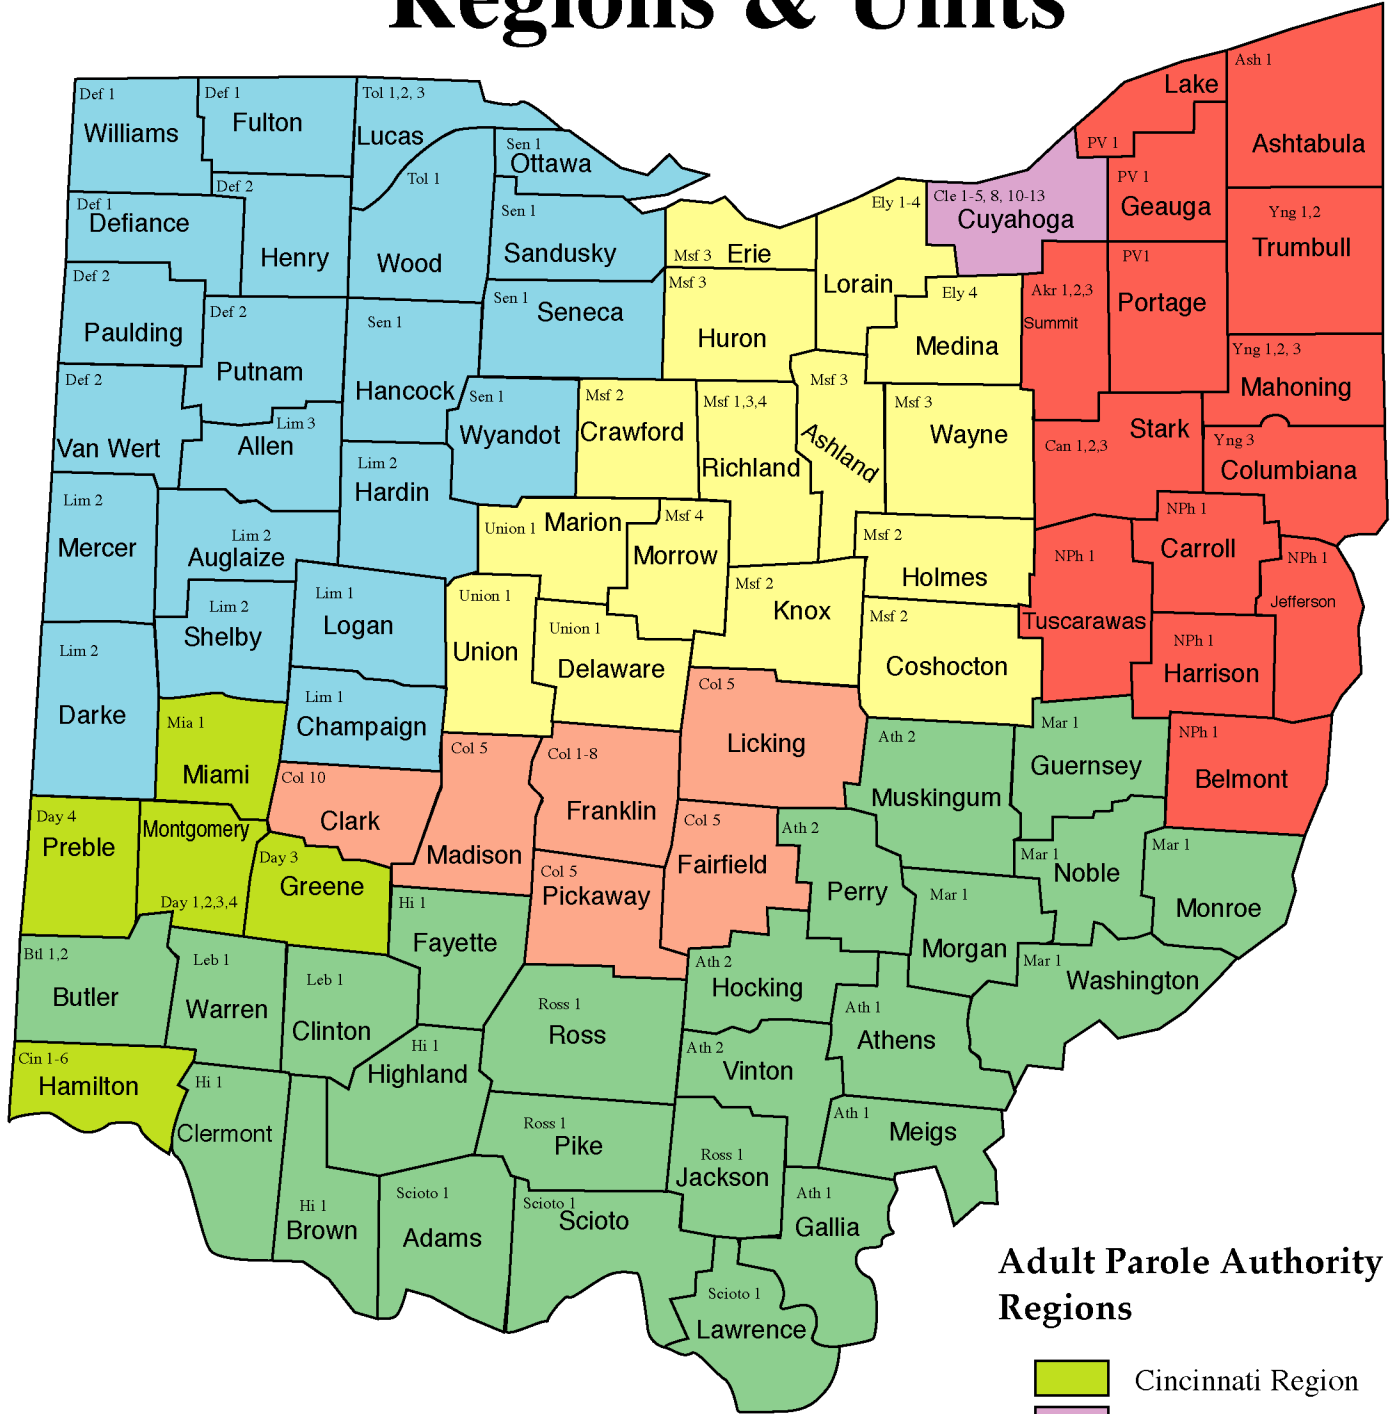

Rev. 10/09

- ★ Accredited
- Unaccredited
- Scheduled
- Yellow North Region
- Blue South Region

- ACI- Allen Correctional Institution, Lima ★
- BeCI- Belmont Correctional Institution, St. Clairsville ★
- CCI- Chillicothe Correctional Institution, Chillicothe ★
- CMC- Corrections Medical Center, Columbus ★
- CRC- Correctional Reception Center, Orient ★
- DCI/ Dayton Correctional Institution/
- MEPRC- Montgomery Education & Pre-Release, Dayton ★
- FPRC- Franklin Pre-Release Center, Columbus ★
- GCI- Grafton Correctional Institution, Grafton ★
- HCF- Hocking Correctional Facility, Nelsonville ★
- LeCI- Lebanon Correctional Institution, Lebanon ★
- LCI- Lima Correctional Institution, Lima **CLOSED**
- LoCI- London Correctional Institution, London ★
- LorCI- Lorain Correctional Institution, Grafton ★
- MaCI- Madison Correctional Institution, London ★
- ManCI- Mansfield Correctional Institution, Mansfield ★
- MCI- Marion Correctional Institution, Marion ★
- NCI- Noble Correctional Institution, Caldwell ★
- NCCI- North Central Correctional Institution, Marion ★

Adult Parole Authority Regions & Units

Adult Parole Authority Regions

- Cincinnati Region
- Cleveland Region
- Columbus Region
- Chillicothe Region
- Akron Region
- Lima Region
- Mansfield Region